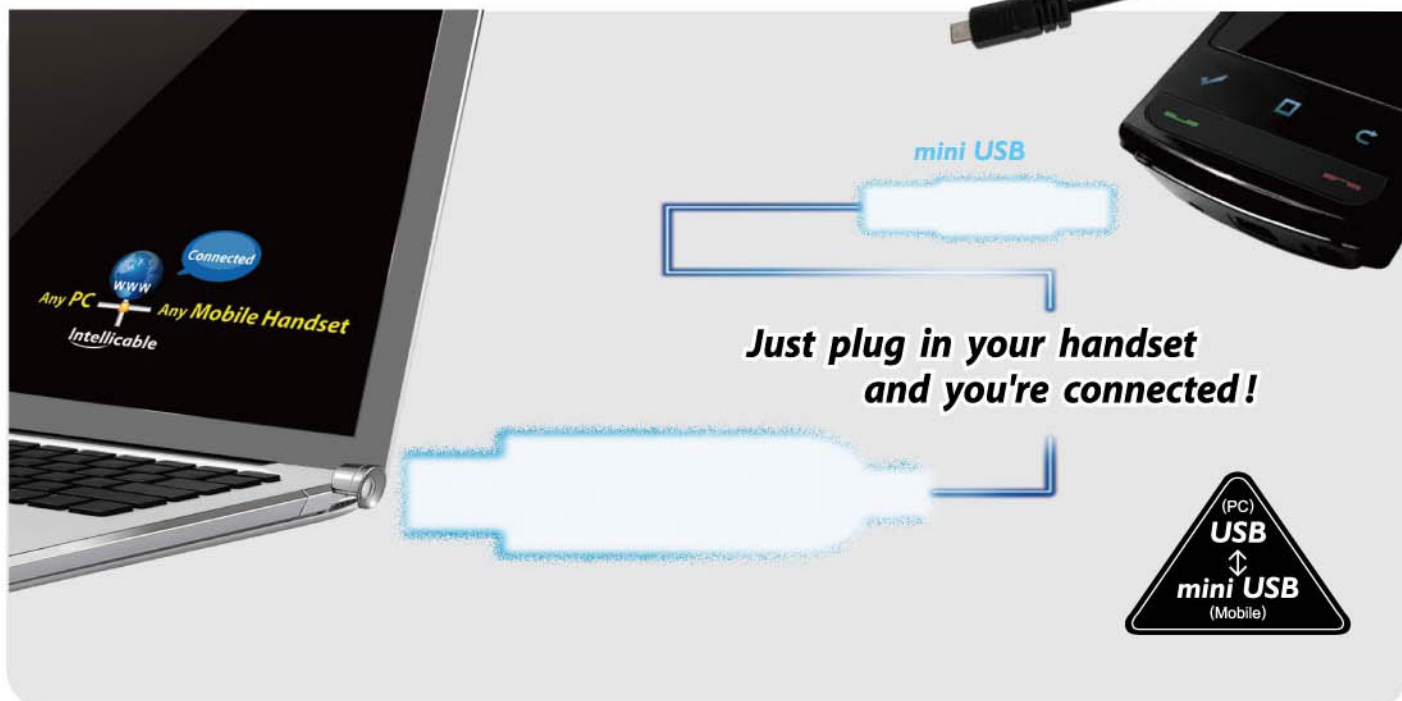

The intelligent way to get connected!
Pretec H220 Intellicable™

Super fast and easy to use

- > Connect any computer (Windows/MAC) to the internet in a few seconds via your mobile phone (Phone being used as a modem)
- > Works with most popular mobile phones (2G, 3G, 3.5G)
- > Plug & Play automatic setup without any configuration
- > Compliant with all operating systems and handset platforms
- > Short set-up time and high speed data connections

Economical & Multifunctional

- > Lower cost alternative for an HSDPA modem
- > Support simultaneous voice and high speed data communications
- > Contains 1GB memory space for data storage (files, photos, music...), optional up to 8GB
- > Charges the mobile phone while connected to any computer

Portable & Convenient

- > Compact in size and easy to carry along
- > Includes a robust cable fastener for easy and practical winding

“Easiest way to turn PC screen and keyboard for users to replace small Blackberry & other phone screens and keypads”

“Just plug it into your handset and you’re connected!”

Pretec H220 Intellicable™ is a convenient, practical and economical internet connectivity device. It transforms any mobile 2.5G/3G/3.5G handsets into a modem when connected to any PCs, netbooks or laptops. Intellicable™ holds both hardware and software patented technologies from Pretec and SmartCom. Intellicable™ works automatically with any SIM card on, any network anywhere in the world as well as with any PC/Mac/Linux based Laptop/Netbooks. Compliant with all operating systems, it fulfills users' desire to get connected in a simple, plug & play and quickly access the internet. Intellicable™ can be used as a USB flash drive with up to 8GB memory space as well as a mobile phone charger when connected to any computer USB port.